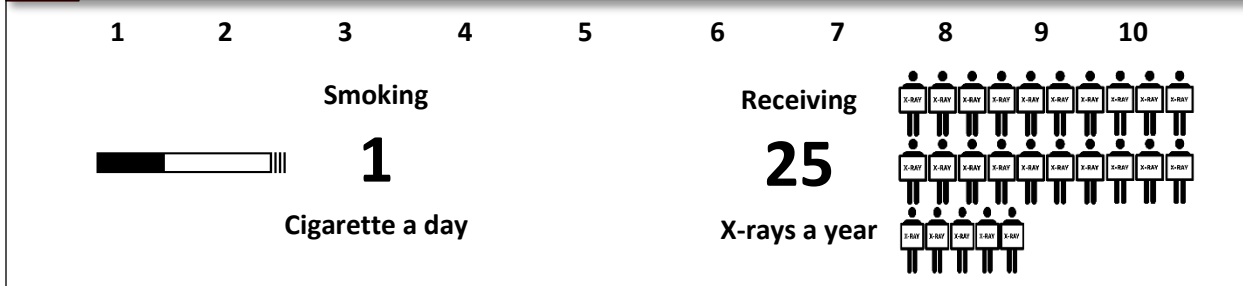

RADON FACTS

How low do you want your levels?

0.5 Radon Level is like...

2.0 Radon Level is like...

4.0 Radon Level is like...

10.0 Radon Level is like...