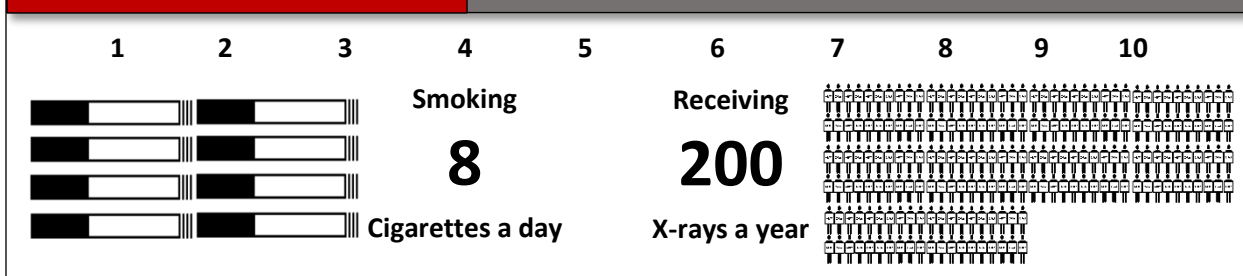

RADON FACTS

How low do you want your levels?

0.5 Radon Level is like...

2.0 Radon Level is like...

4.0 Radon Level is like...

10.0 Radon Level is like...