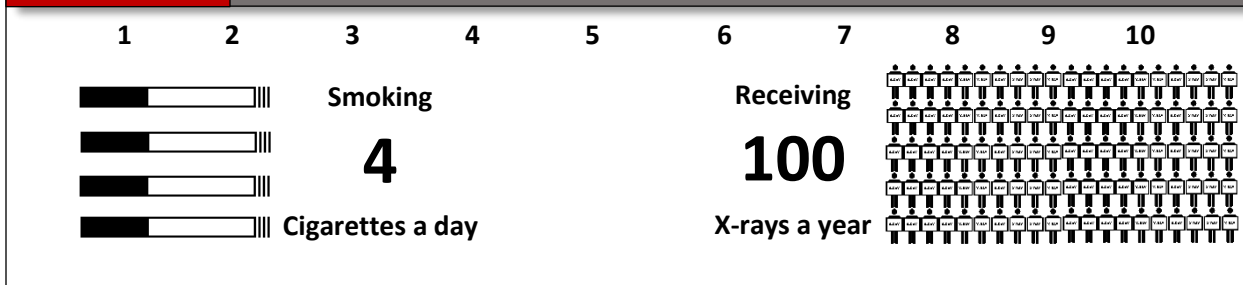

RADON FACTS

How low do you want your levels?

0.5 Radon Level is like...

2.0 Radon Level is like...

4.0 Radon Level is like...

10.0 Radon Level is like...